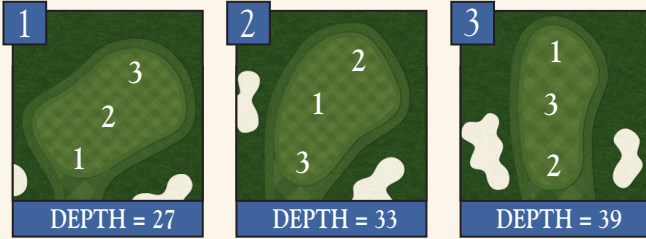

D = GREEN DEPTH IN YARDS

SPRINKLER HEADS ARE MEASURED TO THE CENTER OF THE GREEN

INTEGRATED PROGRAM SOLUTIONS, INC.

| | | |
|---|---|--|
| <p>T. N. Bowes Heating & Air Conditioning, Inc.</p> | <p>BURRIS' OLD TOWNE INSURANCE</p> | <p>The Centers for Advanced Orthopaedics Southern Maryland Orthopaedic & Sports Medicine Center</p> |
| <p>BERKSHIRE HATHAWAY HOMESERVICES PENFED REALTY Residential • Commercial STEVE CARROLL, REALTOR®</p> | <p>State Farm Kyle R. Carranza, Agent</p> | <p>SoMdHealth and Life Protecting Your Tomorrow Health • Life • Medicare • Annuities 240-298-5276 www.somdhealthandlife.com</p> |
| <p>Stepping Stone 301-475-8834 SUMESTONE.COM</p> | <p>BRETON BAY LADIES GOLF ASSOCIATION Come and Play</p> | <p>FEN Holistic ARYVEDIC BASED MASSAGE • FACIALS • SUGARING • ENERGY WORK</p> |
| <p>TRI-COUNTY AIRE Heating, Air Conditioning and Geothermal Contractor</p> | <p>Wes Wilkes Mortgage Team</p> | <p>The Clean-Up Company LLC COMPREHENSIVE FACILITY SERVICES Facility maintenance management Building maintenance Construction, renovation, repair Residential and specialty cleaning services MATTIE W. MILLER 301-704-4923 info@thecleanupcompany.com</p> |