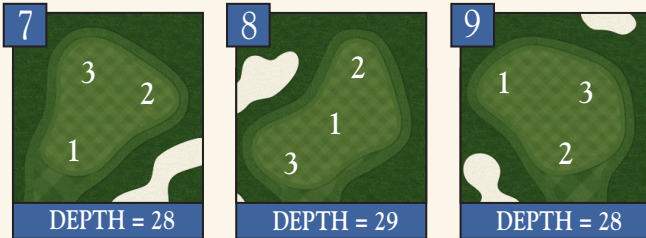

D = GREEN DEPTH IN YARDS

SPRINKLER HEADS ARE MEASURED TO THE CENTER OF THE GREEN

INTEGRATED PROGRAM SOLUTIONS, INC.

| | | |
|---|---|--|
| <p>T. N. Bowes Heating & Air Conditioning, Inc.</p> | <p>BURRIS' OLD TOWNE INSURANCE</p> | <p>The Centers for Advanced Orthopaedics Southern Maryland Orthopaedic & Sports Medicine Center</p> |
| <p>BERKSHIRE HATHAWAY HOMESERVICES PENFED REALTY Residential • Commercial STEVE CARROLL, REALTOR®</p> | <p>State Farm Kyle R. Carranza, Agent</p> | <p>SoMdHealth and Life Protecting Your Tomorrow Health • Life • Medicare • Annuities 240-298-5276 www.somdhealthandlife.com</p> |
| <p>Stepping Stone 301-475-8834 SUMESTONE.COM</p> | <p>BRETON BAY LADIES GOLF ASSOCIATION Come and Play</p> | <p>FEN Holistic ARYVEDIC BASED MASSAGE • FACIALS • SUGARING • ENERGY WORK</p> |
| <p>TRI-COUNTY AIRE Heating, Air Conditioning and Geothermal Contractor</p> | <p>Wes Wilkes Mortgage Team</p> | <p>The Clean-Up Company LLC COMPREHENSIVE FACILITY SERVICES Facility maintenance management Building maintenance Construction, renovation, repair Residential and specialty cleaning services MATTIE W. MILLER 301-704-4923 info@thecleanupcompany.com</p> |