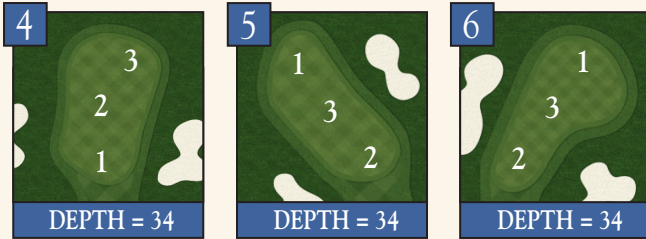

D = GREEN DEPTH IN YARDS

SPRINKLER HEADS ARE MEASURED TO THE CENTER OF THE GREEN

INTEGRATED PROGRAM SOLUTIONS, INC.

| | | |
|---|---|--|
| <p>T. N. Bowes Heating & Air Conditioning, Inc.</p> | <p>BURRIS' OLD TOWNE INSURANCE</p> | <p>The Centers for Advanced Orthopaedics Southern Maryland Orthopaedic & Sports Medicine Center</p> |
| <p>BERKSHIRE HATHAWAY HOMESERVICES PENFED REALTY Residential • Commercial STEVE CARROLL, REALTOR®</p> | <p>State Farm Kyle R. Carranza, Agent</p> | <p>SoMdHealth and Life Protecting Your Tomorrow Health • Life • Medicare • Annuities 240-298-5276 www.somdhealthandlife.com</p> |
| <p>Stepping Stone 301-475-8834 SUMESTONE.COM</p> | <p>BRETON BAY LADIES GOLF ASSOCIATION Come and Play</p> | <p>FEN Holistic ARYVEDIC BASED MASSAGE • FACIALS • SUGARING • ENERGY WORK</p> |
| <p>TRI-COUNTY AIRE Heating, Air Conditioning and Geothermal Contractor</p> | <p>Wes Wilkes Mortgage Team</p> | <p>The Clean-Up Company LLC COMPREHENSIVE FACILITY SERVICES Facility maintenance management Building maintenance Construction, renovation, repair Residential and specialty cleaning services MATTIE W. MILLER 301-704-4923 info@thecleanupcompany.com</p> |